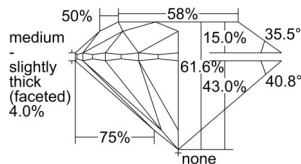

GIA®

FACSIMILE

GIA REPORT 6501481756

Verify this report at GIA.edu

GIA NATURAL DIAMOND DOSSIER®

September 24, 2024
GIA Report Number 6501481756
Shape and Cutting Style ..... Round Brilliant
Measurements ..... 3.66 - 3.68 x 2.26 mm

GRADING RESULTS

Carat Weight ..... 0.18 carat
Color Grade ..... F
Clarity Grade VS1
Cut Grade ..... Excellent

ADDITIONAL GRADING INFORMATION

Polish ..... Excellent
Symmetry ..... Excellent
Fluorescence ..... None
Clarity Characteristics..... Crystal, Feather, Cloud, Pinpoint
Inscription(s): GIA 6501481756

PROPORTIONS

Profile to actual proportions

GRADING SCALES

GIA COLOR SCALE	GIA CLARITY SCALE	GIA CUT SCALE	
D	FLAWLESS	EXCELLENT	
E	INTERNALLY FLAWLESS		
F		VVS₁	VERY GOOD
G	VVS₂		
H	VS₁	GOOD	
I	VS₂		
J	SI₁	FAIR	
K	SI₂		
L	I₁	POOR	
M			
N			
O	I₂		
P			
Q			
R	I₃		
S			
T			
U			
V			
W			
X			
Y			
Z