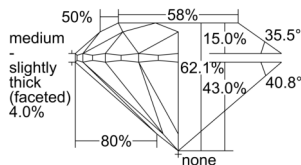

GIA®

FACSIMILE

GIA REPORT 6501482271

Verify this report at GIA.edu

GIA NATURAL DIAMOND DOSSIER®

September 25, 2024
GIA Report Number 6501482271
Shape and Cutting Style ..... Round Brilliant
Measurements ..... 3.63 - 3.64 x 2.26 mm

GRADING RESULTS

Carat Weight ..... 0.18 carat
Color Grade ..... F
Clarity Grade VVS2
Cut Grade ..... Excellent

ADDITIONAL GRADING INFORMATION

Polish ..... Excellent
Symmetry ..... Excellent
Fluorescence ..... None
Clarity Characteristics ..... Pinpoint, Cloud
Inscription(s): GIA 6501482271

PROPORTIONS

Profile to actual proportions