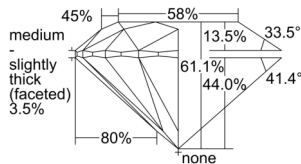

GIA®

FACSIMILE

GIA REPORT 6501482294

Verify this report at GIA.edu

GIA NATURAL DIAMOND DOSSIER®

September 24, 2024
GIA Report Number 6501482294
Shape and Cutting Style ..... Round Brilliant
Measurements ..... 4.07 - 4.10 x 2.50 mm

GRADING RESULTS

Carat Weight ..... 0.25 carat
Color Grade ..... E
Clarity Grade VS1
Cut Grade ..... Excellent

ADDITIONAL GRADING INFORMATION

Polish ..... Excellent
Symmetry ..... Excellent
Fluorescence ..... Faint
Clarity Characteristics ..... Cloud, Feather, Pinpoint
Inscription(s): GIA 6501482294

PROPORTIONS

Profile to actual proportions

GRADING SCALES

GIA COLOR SCALE	GIA CLARITY SCALE	GIA CUT SCALE	
D	FLAWLESS	EXCELLENT	
E	INTERNALLY FLAWLESS		
F		VVS₁	VERY GOOD
G	VVS₂		
H	VS₁	GOOD	
I	VS₂		
J	SI₁	FAIR	
K	SI₂		
L	I₁	POOR	
M			
N			
O	I₂		
P			
Q			
R	I₃		
S			
T			
U			
V			
W			
X			
Y			
Z