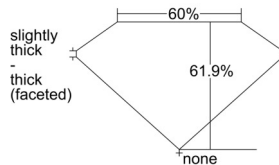

GIA®

FACSIMILE

GIA REPORT 6501482776

Verify this report at GIA.edu

GIA NATURAL DIAMOND DOSSIER®

September 24, 2024
GIA Report Number 6501482776
Shape and Cutting Style ..... Marquise Brilliant
Measurements ..... 9.10 x 4.71 x 2.92 mm

GRADING RESULTS

Carat Weight ..... 0.73 carat
Color Grade ..... J
Clarity Grade VVS1

ADDITIONAL GRADING INFORMATION

Polish ..... Excellent
Symmetry ..... Excellent
Fluorescence ..... None
Clarity Characteristics ..... Pinpoint, Surface Graining
Inscription(s): GIA 6501482776

PROPORTIONS

Profile not to actual proportions

GRADING SCALES

GIA COLOR SCALE		GIA CLARITY SCALE			
COLORLESS	D	VERY VERY SLIGHTLY INCLUDED	FLAWLESS		
	E		INTERNALLY FLAWLESS		
	F	VERY SLIGHTLY INCLUDED	VVS₁		
	G		VVS₂		
	H		VS₁		
	NEAR COLORLESS	I	SLIGHTLY INCLUDED	VS₂	
		J		SI₁	
		FAINT	K	INCLUDED	SI₂
			L		I₁
			M		I₂
N			I₃		
VERT LIGHT	O	LIGHT			
	P				
	Q				
	R				
	S				
	T				
LIGHT	U				
	V				
	W				
	X				
Y					
Z