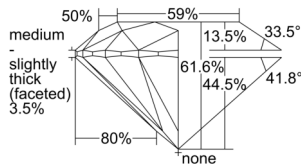

GIA®

FACSIMILE

GIA REPORT 6501483998

Verify this report at GIA.edu

GIA NATURAL DIAMOND DOSSIER®

September 24, 2024
GIA Report Number 6501483998
Shape and Cutting Style ..... Round Brilliant
Measurements ..... 5.15 - 5.18 x 3.18 mm

GRADING RESULTS

Carat Weight ..... 0.52 carat
Color Grade I
Clarity Grade VS1
Cut Grade ..... Excellent

ADDITIONAL GRADING INFORMATION

Polish ..... Excellent
Symmetry ..... Excellent
Fluorescence ..... None
Clarity Characteristics ..... Feather, Pinpoint
Inscription(s): GIA 6501483998

PROPORTIONS

Profile to actual proportions

GRADING SCALES

GIA COLOR SCALE	GIA CLARITY SCALE	GIA CUT SCALE	
COLOURLESS D	FLAWLESS	EXCELLENT	
E	INTERNALLY FLAWLESS		
F		VERY VERY SLIGHTLY INCLUDED	VERY GOOD
G	VVS₁		
H	VVS₂		
I	VS₁		
J	VS₂	GOOD	
K	SLIGHTLY INCLUDED	FAIR	
L			SI₁
M	SI₂	POOR	
N	INCLUDED		
O			I₁
P		I₂	
Q	I₃		
R			
S			
T			
U			
V			
W			
X			
Y			
Z