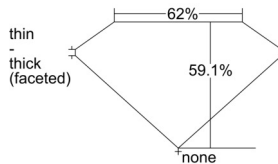

GIA®

FACSIMILE

GIA REPORT 6501484800

Verify this report at GIA.edu

GIA NATURAL DIAMOND DOSSIER®

September 23, 2024
GIA Report Number **6501484800**
Shape and Cutting Style ..... **Pear Brilliant**
Measurements ..... **6.33 x 3.88 x 2.29 mm**

GRADING RESULTS

Carat Weight ..... **0.33 carat**
Color Grade ..... **D**
Clarity Grade **S11**

ADDITIONAL GRADING INFORMATION

Polish ..... **Excellent**
Symmetry ..... **Very Good**
Fluorescence ..... **None**
Clarity Characteristics ..... **Feather**
Inscription(s): **GIA 6501484800**

PROPORTIONS

Profile not to actual proportions

GRADING SCALES

GIA COLOR SCALE		GIA CLARITY SCALE			
COLORLESS	D	VERY VERY SLIGHTLY INCLUDED	FLAWLESS		
	E		INTERNALLY FLAWLESS		
	F	VERY SLIGHTLY INCLUDED	VVS₁		
	G		VVS₂		
	H		VS₁		
	NEAR COLORLESS	I	SLIGHTLY INCLUDED	VS₂	
		J		S1₁	
		FAINT	K	INCLUDED	S1₂
			L		I₁
			M		I₂
VERT LIGHT	N	INCLUDED	I₃		
	O				
	P				
	Q				
	R				
	S				
	T				
LIGHT	U				
	V				
	W				
	X				
Y					
Z