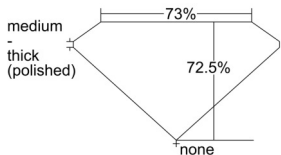

GIA®

FACSIMILE

GIA REPORT 6501485470

Verify this report at GIA.edu

GIA NATURAL DIAMOND DOSSIER®

September 24, 2024
GIA Report Number 6501485470
Shape and Cutting Style ..... Square Modified Brilliant
Measurements ..... 5.33 x 5.22 x 3.78 mm

GRADING RESULTS

Carat Weight ..... 0.85 carat
Color Grade ..... H
Clarity Grade VS1

ADDITIONAL GRADING INFORMATION

Polish ..... Excellent
Symmetry ..... Excellent
Fluorescence ..... None
Clarity Characteristics ..... Feather, Pinpoint
Inscription(s): GIA 6501485470

PROPORTIONS

Profile not to actual proportions

GRADING SCALES

GIA COLOR SCALE		GIA CLARITY SCALE			
COLORLESS	D	VERY VERY SLIGHTLY INCLUDED	FLAWLESS		
	E		INTERNALLY FLAWLESS		
	F		VVS₁		
	NEAR COLORLESS	G	VERY SLIGHTLY INCLUDED	VVS₂	
		H		VS₁	
		FAINT	I	SLIGHTLY INCLUDED	VS₂
			J		SI₁
			K		SI₂
	LIGHT	L	INCLUDED	I₁	
		M		I₂	
N		I₃			
O					
P					
Q					
R					
S					
T					
U					
V					
W					
X					
Y					
Z