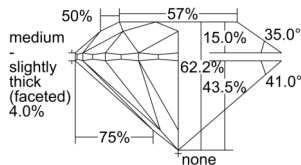

GIA®

FACSIMILE

GIA REPORT 6501489666

Verify this report at GIA.edu

GIA NATURAL DIAMOND DOSSIER®

September 25, 2024
GIA Report Number 6501489666
Shape and Cutting Style ..... Round Brilliant
Measurements ..... 5.70 - 5.73 x 3.55 mm

GRADING RESULTS

Carat Weight ..... 0.72 carat
Color Grade ..... G
Clarity Grade VVS1
Cut Grade ..... Excellent

ADDITIONAL GRADING INFORMATION

Polish ..... Excellent
Symmetry ..... Excellent
Fluorescence ..... Strong Blue
Clarity Characteristics..... Pinpoint, Feather, Surface Graining
Inscription(s): GIA 6501489666

PROPORTIONS

Profile to actual proportions

GRADING SCALES

GIA COLOR SCALE	GIA CLARITY SCALE	GIA CUT SCALE	
D	FLAWLESS	EXCELLENT	
E	INTERNALLY FLAWLESS		
F		VVS₁	VERY GOOD
G	VVS₂		
H	VS₁	GOOD	
I	VS₂		
J	SI₁	FAIR	
K	SI₂		
L	I₁	POOR	
M	I₂		
N	I₃		
O			
P			
Q			
R			
S			
T			
U			
V			
W			
X			
Y			
Z