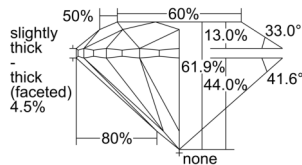

GIA®

FACSIMILE

GIA REPORT 6501490154

Verify this report at GIA.edu

GIA NATURAL DIAMOND DOSSIER®

September 24, 2024
GIA Report Number 6501490154
Shape and Cutting Style ..... Round Brilliant
Measurements ..... 4.23 - 4.29 x 2.64 mm

GRADING RESULTS

Carat Weight ..... 0.30 carat
Color Grade ..... E
Clarity Grade S11
Cut Grade ..... Very Good

ADDITIONAL GRADING INFORMATION

Polish ..... Excellent
Symmetry ..... Very Good
Fluorescence ..... None
Clarity Characteristics ..... Crystal, Cloud, Feather
Inscription(s): GIA 6501490154

PROPORTIONS

Profile to actual proportions

GRADING SCALES

GIA COLOR SCALE	GIA CLARITY SCALE	GIA CUT SCALE	
D	FLAWLESS	EXCELLENT	
E	INTERNALLY FLAWLESS		
F		VVS₁	VERY GOOD
G	VVS₂		
H	VS₁	GOOD	
I	VS₂		
J	S1₁	FAIR	
K	S1₂		
L	I₁	POOR	
M	I₂		
N	I₃		
O			
P			
Q			
R			
S			
T			
U			
V			
W			
X			
Y			
Z