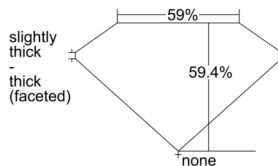

GIA®

FACSIMILE

GIA REPORT 6501492620

Verify this report at GIA.edu

GIA NATURAL DIAMOND DOSSIER®

September 24, 2024
GIA Report Number 6501492620
Shape and Cutting Style ..... Heart Brilliant
Measurements ..... 5.81 x 6.86 x 4.07 mm

GRADING RESULTS

Carat Weight ..... 0.95 carat
Color Grade I
Clarity Grade VS2

ADDITIONAL GRADING INFORMATION

Polish ..... Excellent
Symmetry ..... Excellent
Fluorescence ..... None
Clarity Characteristics ..... Crystal
Inscription(s): GIA 6501492620

PROPORTIONS

Profile not to actual proportions

GRADING SCALES

GIA COLOR SCALE		GIA CLARITY SCALE			
COLORLESS	D	VERY VERY SLIGHTLY INCLUDED	FLAWLESS		
	E		INTERNALLY FLAWLESS		
	F		VVS₁		
	G		VVS₂		
	NEAR COLORLESS	H	VERY SLIGHTLY INCLUDED	VS₁	
		I		VS₂	
		FAINT	J	SLIGHTLY INCLUDED	SI₁
			K		SI₂
	L		I₁		
	VERT LIGHT		M	INCLUDED	I₂
N			I₃		
O					
P					
LIGHT	Q				
	R				
	S				
	T				
	U				
	Z