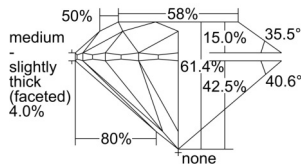

GIA®

FACSIMILE

GIA REPORT 6501493714

Verify this report at GIA.edu

GIA NATURAL DIAMOND DOSSIER®

September 25, 2024
GIA Report Number 6501493714
Shape and Cutting Style ..... Round Brilliant
Measurements ..... 4.17 - 4.19 x 2.57 mm

GRADING RESULTS

Carat Weight ..... 0.28 carat
Color Grade ..... D
Clarity Grade VS1
Cut Grade ..... Excellent

ADDITIONAL GRADING INFORMATION

Polish ..... Excellent
Symmetry ..... Excellent
Fluorescence ..... None
Clarity Characteristics ..... Crystal, Feather, Pinpoint
Inscription(s): GIA 6501493714

PROPORTIONS

Profile to actual proportions

GRADING SCALES

GIA COLOR SCALE	GIA CLARITY SCALE	GIA CUT SCALE	
D	FLAWLESS	EXCELLENT	
E	INTERNALLY FLAWLESS		
F		VVS₁	VERY GOOD
G	VVS₂		
H	VS₁	GOOD	
I	VS₂		
J	SI₁	FAIR	
K	SI₂		
L	I₁	POOR	
M			
N			
O	I₂		
P			
Q			
R	I₃		
S			
T			
U			
V			
W			
X			
Y			
Z