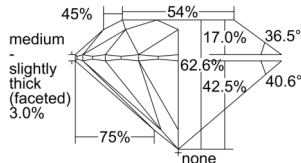

GIA®

FACSIMILE

GIA REPORT 6501499663

Verify this report at GIA.edu

GIA NATURAL DIAMOND DOSSIER®

September 25, 2024
GIA Report Number 6501499663
Shape and Cutting Style ..... Round Brilliant
Measurements ..... 4.69 - 4.72 x 2.95 mm

GRADING RESULTS

Carat Weight ..... 0.40 carat
Color Grade ..... H
Clarity Grade S11
Cut Grade ..... Excellent

ADDITIONAL GRADING INFORMATION

Polish ..... Excellent
Symmetry ..... Excellent
Fluorescence ..... Faint
Clarity Characteristics ..... Feather
Inscription(s): GIA 6501499663

PROPORTIONS

Profile to actual proportions

GRADING SCALES

GIA COLOR SCALE	GIA CLARITY SCALE	GIA CUT SCALE	
D	FLAWLESS	EXCELLENT	
E	INTERNALLY FLAWLESS		
F		VVS₁	VERY GOOD
G	VVS₂		
H	VS₁	GOOD	
I	VS₂		
J	S1₁	FAIR	
K	S1₂		
L	I₁	POOR	
M	I₂		
N	I₃		
O			
P			
Q			
R			
S			
T			
U			
V			
W			
X			
Y			
Z