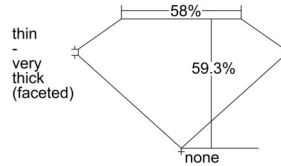

GIA®

FACSIMILE

GIA REPORT 6501505807

Verify this report at GIA.edu

GIA NATURAL DIAMOND DOSSIER®

September 25, 2024
GIA Report Number 6501505807
Shape and Cutting Style ..... Heart Brilliant
Measurements ..... 5.85 x 6.65 x 3.94 mm

GRADING RESULTS

Carat Weight ..... 0.90 carat
Color Grade ..... F
Clarity Grade VS1

ADDITIONAL GRADING INFORMATION

Polish ..... Excellent
Symmetry ..... Excellent
Fluorescence ..... None
Clarity Characteristics ..... Feather, Needle
Inscription(s): GIA 6501505807

PROPORTIONS

Profile not to actual proportions

GRADING SCALES

GIA COLOR SCALE		GIA CLARITY SCALE			
COLORLESS	D	VERY VERY SLIGHTLY INCLUDED	FLAWLESS		
	E		INTERNALLY FLAWLESS		
	F	VERY SLIGHTLY INCLUDED	VVS₁		
	G		VVS₂		
	H		VS₁		
	NEAR COLORLESS	I	SLIGHTLY INCLUDED	VS₂	
		J		SI₁	
		FAINT	K	INCLUDED	SI₂
			L		I₁
			M		I₂
VERT LIGHT	N	LIGHT	I₃		
	O				
	P				
	Q				
	R				
	S				
	T