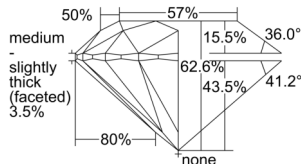

GIA®

FACSIMILE

GIA REPORT 6501507843

Verify this report at GIA.edu

GIA NATURAL DIAMOND DOSSIER®

September 26, 2024
GIA Report Number 6501507843
Shape and Cutting Style ..... Round Brilliant
Measurements ..... 3.90 - 3.92 x 2.45 mm

GRADING RESULTS

Carat Weight ..... 0.23 carat
Color Grade ..... E
Clarity Grade VS1
Cut Grade ..... Excellent

ADDITIONAL GRADING INFORMATION

Polish ..... Excellent
Symmetry ..... Excellent
Fluorescence ..... None
Clarity Characteristics ..... Feather, Pinpoint
Inscription(s): GIA 6501507843

PROPORTIONS

Profile to actual proportions

GRADING SCALES

GIA COLOR SCALE	GIA CLARITY SCALE	GIA CUT SCALE	
D	FLAWLESS	EXCELLENT	
E	INTERNALLY FLAWLESS		
F		VVS₁	VERY GOOD
G	VVS₂		
H	VS₁	GOOD	
I	VS₂		
J	SI₁	FAIR	
K	SI₂		
L	I₁	POOR	
M	I₂		
N	I₃		
O			
P			
Q			
R			
S			
T			
U			
V			
W			
X			
Y			
Z