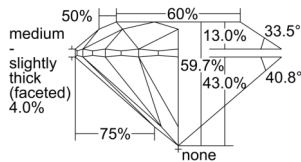

GIA®

FACSIMILE

GIA REPORT 6501507999

Verify this report at GIA.edu

GIA NATURAL DIAMOND DOSSIER®

September 26, 2024
GIA Report Number 6501507999
Shape and Cutting Style ..... Round Brilliant
Measurements ..... 4.11 - 4.14 x 2.46 mm

GRADING RESULTS

Carat Weight ..... 0.25 carat
Color Grade ..... E
Clarity Grade VS1
Cut Grade ..... Excellent

ADDITIONAL GRADING INFORMATION

Polish ..... Excellent
Symmetry ..... Excellent
Fluorescence ..... None
Clarity Characteristics ..... Feather, Needle, Pinpoint
Inscription(s): GIA 6501507999

PROPORTIONS

Profile to actual proportions

GRADING SCALES

GIA COLOR SCALE	GIA CLARITY SCALE	GIA CUT SCALE	
D	FLAWLESS	EXCELLENT	
E	INTERNALLY FLAWLESS		
F		VVS₁	VERY GOOD
G	VVS₂		
H	VS₁	GOOD	
I	VS₂		
J	SI₁	FAIR	
K	SI₂		
L	I₁	POOR	
M	I₂		
N	I₃		
O			
P			
Q			
R			
S			
T			
U			
V			
W			
X			
Y			
Z