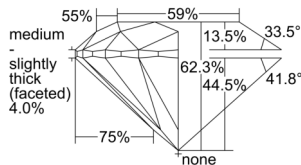

GIA®

FACSIMILE

GIA REPORT 6501510559

Verify this report at GIA.edu

GIA NATURAL DIAMOND DOSSIER®

September 26, 2024
GIA Report Number 6501510559
Shape and Cutting Style ..... Round Brilliant
Measurements ..... 5.07 - 5.08 x 3.16 mm

GRADING RESULTS

Carat Weight ..... 0.50 carat
Color Grade ..... D
Clarity Grade VS2
Cut Grade ..... Excellent

ADDITIONAL GRADING INFORMATION

Polish ..... Excellent
Symmetry ..... Excellent
Fluorescence ..... Medium Blue
Clarity Characteristics ..... Crystal
Inscription(s): GIA 6501510559

PROPORTIONS

Profile to actual proportions