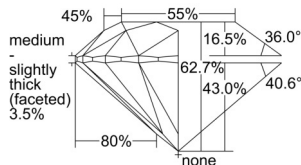

GIA®

FACSIMILE

GIA REPORT 6501520645

Verify this report at GIA.edu

GIA NATURAL DIAMOND DOSSIER®

September 27, 2024
GIA Report Number 6501520645
Shape and Cutting Style ..... Round Brilliant
Measurements ..... 5.05 - 5.08 x 3.18 mm

GRADING RESULTS

Carat Weight ..... 0.50 carat
Color Grade ..... D
Clarity Grade VS1
Cut Grade ..... Excellent

ADDITIONAL GRADING INFORMATION

Polish ..... Excellent
Symmetry ..... Excellent
Fluorescence ..... None
Clarity Characteristics ..... Cloud
Inscription(s): GIA 6501520645

PROPORTIONS

Profile to actual proportions