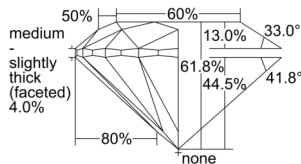

GIA®

FACSIMILE

GIA REPORT 6501523775

Verify this report at GIA.edu

GIA NATURAL DIAMOND DOSSIER®

September 27, 2024
GIA Report Number 6501523775
Shape and Cutting Style ..... Round Brilliant
Measurements ..... 4.89 - 4.92 x 3.03 mm

GRADING RESULTS

Carat Weight ..... 0.45 carat
Color Grade ..... H
Clarity Grade S11
Cut Grade ..... Excellent

ADDITIONAL GRADING INFORMATION

Polish ..... Excellent
Symmetry ..... Excellent
Fluorescence ..... None
Clarity Characteristics ..... Crystal, Feather
Inscription(s): GIA 6501523775

PROPORTIONS

Profile to actual proportions

GRADING SCALES

GIA COLOR SCALE	GIA CLARITY SCALE	GIA CUT SCALE	
D	FLAWLESS	EXCELLENT	
E	INTERNALLY FLAWLESS		
F		VVS₁	VERY GOOD
G	VVS₂		
H	VS₁	GOOD	
I	VS₂		
J	S1₁	FAIR	
K	S1₂		
L	I₁	POOR	
M	I₂		
N	I₃		
O			
P			
Q			
R			
S			
T			
U			
V			
W			
X			
Y			
Z