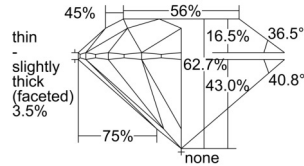

GIA®

FACSIMILE

GIA REPORT 6501524564

Verify this report at GIA.edu

GIA NATURAL DIAMOND DOSSIER®

September 27, 2024
GIA Report Number 6501524564
Shape and Cutting Style ..... Round Brilliant
Measurements ..... 5.04 - 5.06 x 3.17 mm

GRADING RESULTS

Carat Weight ..... 0.50 carat
Color Grade ..... G
Clarity Grade VS1
Cut Grade ..... Excellent

ADDITIONAL GRADING INFORMATION

Polish ..... Excellent
Symmetry ..... Excellent
Fluorescence ..... None
Clarity Characteristics ..... Crystal, Pinpoint
Inscription(s): GIA 6501524564

PROPORTIONS

Profile to actual proportions