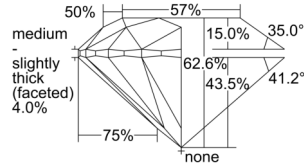

GIA®

FACSIMILE

GIA REPORT 6501525809

Verify this report at GIA.edu

GIA NATURAL DIAMOND DOSSIER®

September 27, 2024
GIA Report Number 6501525809
Shape and Cutting Style ..... Round Brilliant
Measurements ..... 4.52 - 4.55 x 2.84 mm

GRADING RESULTS

Carat Weight ..... 0.36 carat
Color Grade ..... E
Clarity Grade S11
Cut Grade ..... Excellent

ADDITIONAL GRADING INFORMATION

Polish ..... Excellent
Symmetry ..... Excellent
Fluorescence ..... Faint
Clarity Characteristics ..... Crystal, Feather
Inscription(s): GIA 6501525809

PROPORTIONS

Profile to actual proportions

GRADING SCALES

GIA COLOR SCALE	GIA CLARITY SCALE	GIA CUT SCALE
D	FLAWLESS	EXCELLENT
E	INTERNALLY FLAWLESS	
F	VVS₁	VERY GOOD
G		
H	VS₁	GOOD
I		
J	VS₂	FAIR
K		
L	SI₁	POOR
M		
N	I₁	
O		
P	I₂	
Q		
R	I₃	
S		
T		
U		
V		
W		
X		
Y		
Z