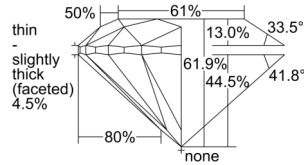

GIA®

FACSIMILE

GIA NATURAL DIAMOND DOSSIER®

October 03, 2024
GIA Report Number 6501527824
Shape and Cutting Style ..... Round Brilliant
Measurements ..... 4.62 - 4.64 x 2.86 mm

GRADING RESULTS

Carat Weight ..... 0.38 carat
Color Grade ..... H
Clarity Grade S11
Cut Grade ..... Excellent

ADDITIONAL GRADING INFORMATION

Polish ..... Excellent
Symmetry ..... Excellent
Fluorescence ..... None
Clarity Characteristics ..... Crystal, Feather
Inscription(s): GIA 6501527824

GIA REPORT 6501527824

Verify this report at GIA.edu

PROPORTIONS

Profile to actual proportions