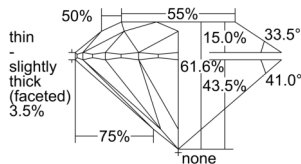

GIA®

FACSIMILE

GIA REPORT 6501532841

Verify this report at GIA.edu

GIA NATURAL DIAMOND DOSSIER®

October 01, 2024
GIA Report Number 6501532841
Shape and Cutting Style ..... Round Brilliant
Measurements ..... 3.95 - 3.97 x 2.44 mm

GRADING RESULTS

Carat Weight ..... 0.23 carat
Color Grade ..... G
Clarity Grade S11
Cut Grade ..... Excellent

ADDITIONAL GRADING INFORMATION

Polish ..... Excellent
Symmetry ..... Excellent
Fluorescence ..... None
Clarity Characteristics ..... Feather
Inscription(s): GIA 6501532841

PROPORTIONS

Profile to actual proportions