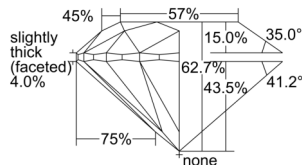

GIA®

FACSIMILE

GIA REPORT 6501533750

Verify this report at GIA.edu

GIA NATURAL DIAMOND DOSSIER®

September 30, 2024
GIA Report Number 6501533750
Shape and Cutting Style ..... Round Brilliant
Measurements ..... 4.68 - 4.71 x 2.94 mm

GRADING RESULTS

Carat Weight ..... 0.40 carat
Color Grade ..... F
Clarity Grade VS1
Cut Grade ..... Excellent

ADDITIONAL GRADING INFORMATION

Polish ..... Excellent
Symmetry ..... Excellent
Fluorescence ..... None
Clarity Characteristics..... Cloud, Crystal, Feather, Pinpoint
Inscription(s): GIA 6501533750

PROPORTIONS

Profile to actual proportions

GRADING SCALES

GIA COLOR SCALE	GIA CLARITY SCALE	GIA CUT SCALE
COLOURLESS	FLAWLESS	EXCELLENT
D	INTERNALLY FLAWLESS	
E	VVS₁	VERY GOOD
F		
G	VVS₂	
H	VS₁	GOOD
I		
J	VS₂	
K	SI₁	FAIR
L		
M	SI₂	
N	I₁	POOR
O		
P	I₂	
Q	I₃	
R		
S		
T		
U		
V		
W		
X		
Y		
Z