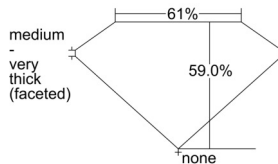

GIA®

FACSIMILE

GIA REPORT 6501537117

Verify this report at GIA.edu

GIA NATURAL DIAMOND DOSSIER®

October 04, 2024
GIA Report Number 6501537117
Shape and Cutting Style ..... Heart Brilliant
Measurements ..... 5.46 x 6.38 x 3.76 mm

GRADING RESULTS

Carat Weight ..... 0.78 carat
Color Grade ..... J
Clarity Grade SI1

ADDITIONAL GRADING INFORMATION

Polish ..... Excellent
Symmetry ..... Excellent
Fluorescence ..... Faint
Clarity Characteristics ..... Cloud, Crystal
Inscription(s): GIA 6501537117

PROPORTIONS

Profile not to actual proportions

GRADING SCALES

GIA COLOR SCALE		GIA CLARITY SCALE			
COLORLESS	D	VERY VERY SLIGHTLY INCLUDED	FLAWLESS		
	E		INTERNALLY FLAWLESS		
	F	VERY SLIGHTLY INCLUDED	VVS₁		
	G		VVS₂		
	H		VS₁		
	NEAR COLORLESS	I	SLIGHTLY INCLUDED	VS₂	
		J		SI₁	
		FAINT	K	INCLUDED	SI₂
			L		I₁
	M		I₂		
VERY LIGHT	N		INCLUDED	I₃	
	O				
	P				
	Q				
LIGHT	R				
	S				
	T				
	U				
	V				
	Z