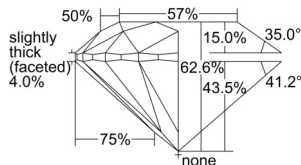

GIA®

FACSIMILE

GIA REPORT 6501540241

Verify this report at GIA.edu

GIA NATURAL DIAMOND DOSSIER®

October 01, 2024
GIA Report Number 6501540241
Shape and Cutting Style ..... Round Brilliant
Measurements ..... 3.81 - 3.82 x 2.39 mm

GRADING RESULTS

Carat Weight ..... 0.21 carat
Color Grade ..... F
Clarity Grade S11
Cut Grade ..... Excellent

ADDITIONAL GRADING INFORMATION

Polish ..... Excellent
Symmetry ..... Excellent
Fluorescence ..... None
Clarity Characteristics..... Feather, Cloud, Crystal
Inspection(s): GIA 6501540241

PROPORTIONS

Profile to actual proportions

GRADING SCALES

GIA COLOR SCALE	GIA CLARITY SCALE	GIA CUT SCALE	
D	FLAWLESS	EXCELLENT	
E	INTERNALLY FLAWLESS		
F		VVS₁	VERY GOOD
G	VVS₂		
H	VS₁	GOOD	
I	VS₂		
J	S1₁	FAIR	
K	S1₂		
L	I₁	POOR	
M	I₂		
N	I₃		
O			
P			
Q			
R			
S			
T			
U			
V			
W			
X			
Y			
Z