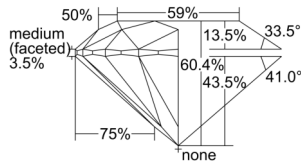

GIA®

FACSIMILE

GIA REPORT 6501540865

Verify this report at GIA.edu

GIA NATURAL DIAMOND DOSSIER®

October 01, 2024
GIA Report Number 6501540865
Shape and Cutting Style ..... Round Brilliant
Measurements ..... 4.02 - 4.05 x 2.44 mm

GRADING RESULTS

Carat Weight ..... 0.24 carat
Color Grade ..... F
Clarity Grade S11
Cut Grade ..... Excellent

ADDITIONAL GRADING INFORMATION

Polish ..... Excellent
Symmetry ..... Excellent
Fluorescence ..... None
Clarity Characteristics ..... Cloud, Feather
Inscription(s): GIA 6501540865

PROPORTIONS

Profile to actual proportions

GRADING SCALES

GIA COLOR SCALE	GIA CLARITY SCALE	GIA CUT SCALE	
D	FLAWLESS	EXCELLENT	
E	INTERNALLY FLAWLESS		
F		VVS₁	VERY GOOD
G	VVS₂		
H	VS₁	GOOD	
I	VS₂		
J	S1₁	FAIR	
K	S1₂		
L	I₁	POOR	
M	I₂		
N	I₃		
O			
P			
Q			
R			
S			
T			
U			
V			
W			
X			
Y			
Z