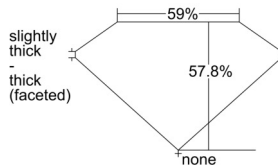

GIA®

FACSIMILE

GIA REPORT 6501547424

Verify this report at GIA.edu

GIA NATURAL DIAMOND DOSSIER®

October 01, 2024
GIA Report Number 6501547424
Shape and Cutting Style ..... Heart Brilliant
Measurements ..... 5.16 x 5.83 x 3.37 mm

GRADING RESULTS

Carat Weight ..... 0.59 carat
Color Grade ..... H
Clarity Grade VS1

ADDITIONAL GRADING INFORMATION

Polish ..... Excellent
Symmetry ..... Excellent
Fluorescence ..... None
Clarity Characteristics..... Crystal, Cloud, Needle, Pinpoint
Inscription(s): GIA 6501547424

PROPORTIONS

Profile not to actual proportions

GRADING SCALES

GIA COLOR SCALE		GIA CLARITY SCALE		
COLORLESS	D	VERY VERY SLIGHTLY INCLUDED	FLAWLESS	
	E		INTERNALLY FLAWLESS	
	F		VVS₁	
	G		VVS₂	
	NEAR COLORLESS	H	VERY SLIGHTLY INCLUDED	VS₁
		I		VS₂
		J	SLIGHTLY INCLUDED	SI₁
		K		SI₂
	L	I₁		
	FAINT	M	INCLUDED	I₂
N		I₃		
VERT LIGHT		O	LIGHT	
		P		
		Q		
		R		
	S			
	T			
LIGHT	U			
	V			
	W			
	X			
Y				
Z