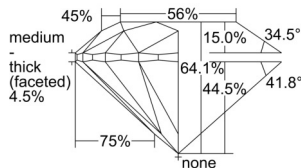

GIA®

FACSIMILE

GIA REPORT 6501549741

Verify this report at GIA.edu

GIA NATURAL DIAMOND DOSSIER®

October 01, 2024
GIA Report Number 6501549741
Shape and Cutting Style ..... Round Brilliant
Measurements ..... 5.55 - 5.64 x 3.59 mm

GRADING RESULTS

Carat Weight ..... 0.70 carat
Color Grade ..... G
Clarity Grade VS2
Cut Grade ..... Very Good

ADDITIONAL GRADING INFORMATION

Polish ..... Excellent
Symmetry ..... Very Good
Fluorescence ..... None
Clarity Characteristics..... Cloud, Crystal, Indented Natural
Inspection(s): GIA 6501549741

PROPORTIONS

Profile to actual proportions

GRADING SCALES

GIA COLOR SCALE	GIA CLARITY SCALE	GIA CUT SCALE	
D	FLAWLESS	EXCELLENT	
E	INTERNALLY FLAWLESS		
F		VVS₁	VERY GOOD
G	VVS₂		
H	VS₁	GOOD	
I	VS₂		
J	SI₁	FAIR	
K	SI₂		
L	I₁	POOR	
M	I₂		
N	I₃		
O			
P			
Q			
R			
S			
T			
U			
V			
W			
X			
Y			
Z