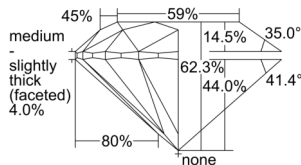

GIA®

FACSIMILE

GIA REPORT 6501550976

Verify this report at GIA.edu

GIA NATURAL DIAMOND DOSSIER®

October 01, 2024
GIA Report Number 6501550976
Shape and Cutting Style ..... Round Brilliant
Measurements ..... 5.67 - 5.71 x 3.55 mm

GRADING RESULTS

Carat Weight ..... 0.71 carat
Color Grade ..... F
Clarity Grade S11
Cut Grade ..... Excellent

ADDITIONAL GRADING INFORMATION

Polish ..... Excellent
Symmetry ..... Excellent
Fluorescence ..... None
Clarity Characteristics..... Feather, Crystal
Inscription(s): GIA 6501550976

PROPORTIONS

Profile to actual proportions

GRADING SCALES

GIA COLOR SCALE	GIA CLARITY SCALE	GIA CUT SCALE	
D	FLAWLESS	EXCELLENT	
E	INTERNALLY FLAWLESS		
F		VVS₁	VERY GOOD
G	VVS₂		
H	VS₁	GOOD	
I	VS₂		
J	S1₁	FAIR	
K	S1₂		
L	I₁	POOR	
M	I₂		
N	I₃		
O			
P			
Q			
R			
S			
T			
U			
V			
W			
X			
Y			
Z