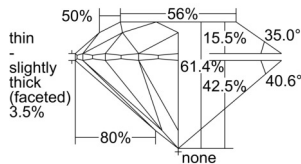

GIA®

FACSIMILE

GIA REPORT 6501551233

Verify this report at GIA.edu

GIA NATURAL DIAMOND DOSSIER®

October 01, 2024
GIA Report Number 6501551233
Shape and Cutting Style ..... Round Brilliant
Measurements ..... 6.18 - 6.23 x 3.81 mm

GRADING RESULTS

Carat Weight ..... 0.90 carat
Color Grade ..... F
Clarity Grade S11
Cut Grade ..... Excellent

ADDITIONAL GRADING INFORMATION

Polish ..... Excellent
Symmetry ..... Very Good
Fluorescence ..... None
Clarity Characteristics ..... Cloud, Feather
Inscription(s): GIA 6501551233

PROPORTIONS

Profile to actual proportions

GRADING SCALES

GIA COLOR SCALE	GIA CLARITY SCALE	GIA CUT SCALE	
D	FLAWLESS	EXCELLENT	
E	INTERNALLY FLAWLESS		
F		VVS₁	VERY GOOD
G	VVS₂		
H	VS₁	GOOD	
I	VS₂		
J	S1₁	FAIR	
K	S1₂		
L	I₁	POOR	
M	I₂		
N	I₃		
O			
P			
Q			
R			
S			
T			
U			
V			
W			
X			
Y			
Z