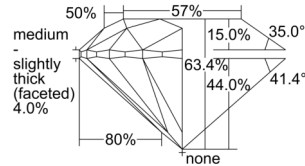

GIA®

FACSIMILE

GIA REPORT 6501551584

Verify this report at GIA.edu

GIA NATURAL DIAMOND DOSSIER®

October 03, 2024
GIA Report Number 6501551584
Shape and Cutting Style ..... Round Brilliant
Measurements ..... 6.10 - 6.14 x 3.88 mm

GRADING RESULTS

Carat Weight ..... 0.90 carat
Color Grade I
Clarity Grade VS1
Cut Grade ..... Excellent

ADDITIONAL GRADING INFORMATION

Polish ..... Excellent
Symmetry ..... Excellent
Fluorescence ..... None
Clarity Characteristics..Cloud, Crystal, Pinpoint, Indented Natural
Inscription(s): GIA 6501551584

PROPORTIONS

Profile to actual proportions

GRADING SCALES

GIA COLOR SCALE	GIA CLARITY SCALE	GIA CUT SCALE
D	FLAWLESS	EXCELLENT
E	FLAWLESS	
F	INTERNALLY FLAWLESS	VERY GOOD
G	FLAWLESS	
H	VVS₁	GOOD
I	VVS₂	
J	VS₁	FAIR
K	VS₂	
L	SI₁	POOR
M	SI₂	
N	I₁	
O	I₂	
P	I₃	
Q		
R		
S		
T		
U		
V		
W		
X		
Y		
Z