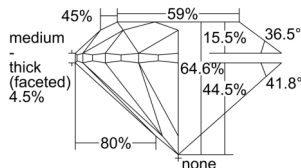

GIA®

FACSIMILE

GIA REPORT 6501554031

Verify this report at GIA.edu

GIA NATURAL DIAMOND DOSSIER®

October 04, 2024
GIA Report Number 6501554031
Shape and Cutting Style ..... Round Brilliant
Measurements ..... 4.97 - 5.04 x 3.23 mm

GRADING RESULTS

Carat Weight ..... 0.51 carat
Color Grade ..... H
Clarity Grade VS1
Cut Grade ..... Very Good

ADDITIONAL GRADING INFORMATION

Polish ..... Excellent
Symmetry ..... Very Good
Fluorescence ..... None
Clarity Characteristics..... Crystal, Pinpoint
Inscription(s): GIA 6501554031

PROPORTIONS

Profile to actual proportions

GRADING SCALES

GIA COLOR SCALE	GIA CLARITY SCALE	GIA CUT SCALE
COLOURLESS	FLAWLESS	EXCELLENT
D	INTERNALLY FLAWLESS	
E	VVS₁	VERY GOOD
F		
G	VS₁	GOOD
H		
I	SI₁	FAIR
J		
K	I₁	POOR
L		
M	I₂	
N		
O	I₃	
P		
Q		
R		
S		
T		
U		
V		
W		
X		
Y		
Z