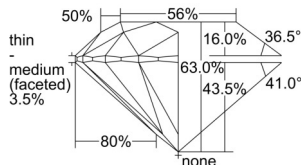

GIA®

FACSIMILE

GIA REPORT 6501554752

Verify this report at GIA.edu

GIA NATURAL DIAMOND DOSSIER®

October 07, 2024
GIA Report Number 6501554752
Shape and Cutting Style ..... Round Brilliant
Measurements ..... 5.35 - 5.39 x 3.38 mm

GRADING RESULTS

Carat Weight ..... 0.60 carat
Color Grade I
Clarity Grade S11
Cut Grade ..... Excellent

ADDITIONAL GRADING INFORMATION

Polish ..... Excellent
Symmetry ..... Excellent
Fluorescence ..... None
Clarity Characteristics..... Crystal, Cloud, Indented Natural
Inscription(s): GIA 6501554752

PROPORTIONS

Profile to actual proportions

GRADING SCALES

GIA COLOR SCALE	GIA CLARITY SCALE	GIA CUT SCALE
COLOURLESS	FLAWLESS	EXCELLENT
D	FLAWLESS	
E	INTERNALLY FLAWLESS	VERY GOOD
F	VVS₁	
G	VVS₂	GOOD
H	VS₁	
I	VS₂	FAIR
J	S1₁	
K	S1₂	POOR
L	I₁	
M	I₂	
N	I₃	
O		
P		
Q		
R		
S		
T		
U		
V		
W		
X		
Y		
Z