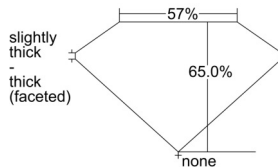

GIA®

FACSIMILE

GIA REPORT 6501557035

Verify this report at GIA.edu

GIA NATURAL DIAMOND DOSSIER®

October 03, 2024
GIA Report Number 6501557035
Shape and Cutting Style ..... Marquise Brilliant
Measurements ..... 8.62 x 4.78 x 3.11 mm

GRADING RESULTS

Carat Weight ..... 0.76 carat
Color Grade ..... D
Clarity Grade VS1

ADDITIONAL GRADING INFORMATION

Polish ..... Excellent
Symmetry ..... Excellent
Fluorescence ..... None
Clarity Characteristics..... Crystal, Needle, Pinpoint
Inscription(s): GIA 6501557035

PROPORTIONS

Profile not to actual proportions

GRADING SCALES

GIA COLOR SCALE		GIA CLARITY SCALE			
COLORLESS	D	VERY VERY SLIGHTLY INCLUDED	FLAWLESS		
	E		INTERNALLY FLAWLESS		
	F	VERY SLIGHTLY INCLUDED	VS₁		
	G		VS₂		
	H		VS₁		
	NEAR COLORLESS	I	SLIGHTLY INCLUDED	VS₂	
		J		SI₁	
		FAINT	K	INCLUDED	SI₂
			L		I₁
			M		I₂
VERT LIGHT	N	LIGHT	I₃		
	O				
	P				
	Q				
	R