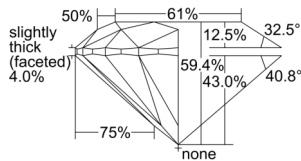

GIA®

FACSIMILE

GIA REPORT 6501558409

Verify this report at GIA.edu

GIA NATURAL DIAMOND DOSSIER®

October 03, 2024
GIA Report Number 6501558409
Shape and Cutting Style ..... Round Brilliant
Measurements ..... 4.33 - 4.35 x 2.58 mm

GRADING RESULTS

Carat Weight ..... 0.30 carat
Color Grade ..... F
Clarity Grade S11
Cut Grade ..... Excellent

ADDITIONAL GRADING INFORMATION

Polish ..... Excellent
Symmetry ..... Excellent
Fluorescence ..... None
Clarity Characteristics..... Crystal, Feather
Inscription(s): GIA 6501558409

PROPORTIONS

Profile to actual proportions

GRADING SCALES

GIA COLOR SCALE	GIA CLARITY SCALE	GIA CUT SCALE	
D	FLAWLESS	EXCELLENT	
E	INTERNALLY FLAWLESS		
F		VVS₁	VERY GOOD
G	VVS₂		
H	VS₁	GOOD	
I	VS₂		
J	S1₁	FAIR	
K	S1₂		
L	I₁	POOR	
M	I₂		
N	I₃		
O			
P			
Q			
R			
S			
T			
U			
V			
W			
X			
Y			
Z