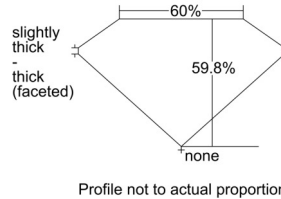

GIA®

FACSIMILE

GIA REPORT 6501559380

Verify this report at GIA.edu

GIA NATURAL DIAMOND DOSSIER®

October 03, 2024
GIA Report Number 6501559380
Shape and Cutting Style ..... Heart Brilliant
Measurements ..... 5.33 x 6.20 x 3.71 mm

GRADING RESULTS

Carat Weight ..... 0.70 carat
Color Grade I
Clarity Grade VS2

ADDITIONAL GRADING INFORMATION

Polish ..... Excellent
Symmetry ..... Excellent
Fluorescence ..... None
Clarity Characteristics ..... Cloud, Crystal
Inscription(s): GIA 6501559380

PROPORTIONS

GRADING SCALES

GIA COLOR SCALE		GIA CLARITY SCALE			
COLORLESS	D	VERY VERY SLIGHTLY INCLUDED	FLAWLESS		
	E		INTERNALLY FLAWLESS		
	F		VVS₁		
	NEAR COLORLESS	G	VVS₂		
		H	VERY SLIGHTLY INCLUDED	VS₁	
		I		VS₂	
		FANT	J	SLIGHTLY INCLUDED	SI₁
	K		SI₂		
	L		INCLUDED		I₁
	M			I₂	
N	I₃				
VERY LIGHT	O				
	P				
LIGHT	Q				
	R				
	S				
	T				
	U				
	Z