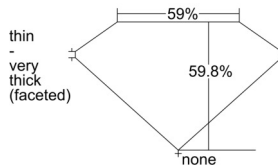

GIA®

FACSIMILE

GIA REPORT 6501560392

Verify this report at GIA.edu

GIA NATURAL DIAMOND DOSSIER®

October 03, 2024
GIA Report Number 6501560392
Shape and Cutting Style ..... Heart Brilliant
Measurements ..... 4.80 x 5.46 x 3.26 mm

GRADING RESULTS

Carat Weight ..... 0.50 carat
Color Grade ..... D
Clarity Grade VS2

ADDITIONAL GRADING INFORMATION

Polish ..... Excellent
Symmetry ..... Very Good
Fluorescence ..... Faint
Clarity Characteristics..... Crystal, Feather
Inscription(s): GIA 6501560392

PROPORTIONS

Profile not to actual proportions

GRADING SCALES

GIA COLOR SCALE		GIA CLARITY SCALE			
COLORLESS	D	VERY VERY SLIGHTLY INCLUDED	FLAWLESS		
	E		INTERNALLY FLAWLESS		
	F	VERY SLIGHTLY INCLUDED	VVS₁		
	G		VVS₂		
	H		VS₁		
	NEAR COLORLESS	I	SLIGHTLY INCLUDED	VS₂	
		J		SI₁	
		FAINT	K	INCLUDED	SI₂
			L		I₁
			M		I₂
N			I₃		
VERT LIGHT	O	INCLUDED			
	P				
	Q				
	R				
	S				
	T				
	U				
	V				
LIGHT	W				
	X				
	Y				
	Z