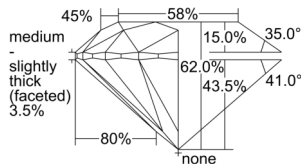

GIA®

FACSIMILE

GIA REPORT 6501562688

Verify this report at GIA.edu

GIA NATURAL DIAMOND DOSSIER®

October 03, 2024
GIA Report Number 6501562688
Shape and Cutting Style ..... Round Brilliant
Measurements ..... 4.94 - 4.98 x 3.08 mm

GRADING RESULTS

Carat Weight ..... 0.47 carat
Color Grade ..... F
Clarity Grade S11
Cut Grade ..... Excellent

ADDITIONAL GRADING INFORMATION

Polish ..... Excellent
Symmetry ..... Excellent
Fluorescence ..... Faint
Clarity Characteristics ..... Crystal
Inscription(s): GIA 6501562688

PROPORTIONS

Profile to actual proportions

GRADING SCALES

GIA COLOR SCALE	GIA CLARITY SCALE	GIA CUT SCALE	
D	FLAWLESS	EXCELLENT	
E	INTERNALLY FLAWLESS		
F		VVS₁	VERY GOOD
G	VVS₂		
H	VS₁	GOOD	
I	VS₂		
J	S1₁	FAIR	
K	S1₂		
L	I₁	POOR	
M	I₂		
N	I₃		
O			
P			
Q			
R			
S			
T			
U			
V			
W			
X			
Y			
Z