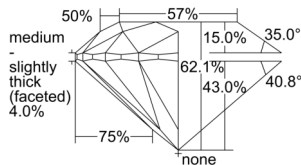

GIA®

FACSIMILE

GIA REPORT 6501563781

Verify this report at GIA.edu

GIA NATURAL DIAMOND DOSSIER®

October 03, 2024
GIA Report Number **6501563781**
Shape and Cutting Style ..... **Round Brilliant**
Measurements ..... **3.88 - 3.91 x 2.42 mm**

GRADING RESULTS

Carat Weight ..... **0.22 carat**
Color Grade ..... **G**
Clarity Grade **VS2**
Cut Grade ..... **Excellent**

ADDITIONAL GRADING INFORMATION

Polish ..... **Excellent**
Symmetry ..... **Excellent**
Fluorescence ..... **Faint**
Clarity Characteristics ..... **Feather**
Inscription(s): **GIA 6501563781**

PROPORTIONS

Profile to actual proportions

GRADING SCALES

GIA COLOR SCALE		GIA CLARITY SCALE		GIA CUT SCALE	
COLORLESS	D	FLAWLESS	VERY VERY SLIGHTLY INCLUDED	EXCELLENT	
	E				
	F	INTERNALLY FLAWLESS			
	G				
	NEAR COLORLESS	H		VVS₁	VERY GOOD
		I			
		J			
	FAINT	K		VVS₂	GOOD
		L			
		M		VS₁	
N					
VERY LIGHT		O	VS₂	FAIR	
	P				
	Q	SI₁			
	R				
	LIGHT	S	SI₂	POOR	
T					
U		I₁			
V					
W		I₂			
X					
Y	I₃				
Z