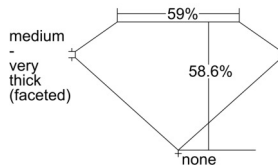

GIA®

FACSIMILE

GIA REPORT 6501568431

Verify this report at GIA.edu

GIA NATURAL DIAMOND DOSSIER®

October 04, 2024
GIA Report Number 6501568431
Shape and Cutting Style ..... Heart Brilliant
Measurements ..... 5.50 x 6.26 x 3.66 mm

GRADING RESULTS

Carat Weight ..... 0.71 carat
Color Grade I
Clarity Grade VVS2

ADDITIONAL GRADING INFORMATION

Polish ..... Very Good
Symmetry ..... Excellent
Fluorescence ..... None
Clarity Characteristics..... Pinpoint, Needle
Inscription(s): GIA 6501568431

PROPORTIONS

Profile not to actual proportions

GRADING SCALES

GIA COLOR SCALE		GIA CLARITY SCALE			
COLORLESS	D	VERY SLIGHTLY INCLUDED	FLAWLESS		
	E		INTERNALLY FLAWLESS		
	F	VERY SLIGHTLY INCLUDED	VVS₁		
	G		VVS₂		
	H		VS₁		
	NEAR COLORLESS	I	VERY SLIGHTLY INCLUDED	VS₂	
		J		SI₁	
		FAINT	K	SLIGHTLY INCLUDED	SI₂
			L		I₁
			M	INCLUDED	I₂
N			I₃		
O					
LIGHT		P			
	Q				
	R				
	S				
	T				
	U				
	V				
W					
X					
Y					
Z