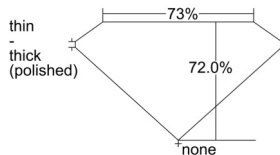

GIA®

FACSIMILE

GIA REPORT 6501571644

Verify this report at GIA.edu

GIA NATURAL DIAMOND DOSSIER®

October 04, 2024
GIA Report Number 6501571644
Shape and Cutting Style ..... Square Modified Brilliant
Measurements ..... 3.77 x 3.74 x 2.69 mm

GRADING RESULTS

Carat Weight ..... 0.31 carat
Color Grade ..... F
Clarity Grade SI1

ADDITIONAL GRADING INFORMATION

Polish ..... Excellent
Symmetry ..... Very Good
Fluorescence ..... None
Clarity Characteristics ..... Crystal, Cloud
Inscription(s): GIA 6501571644

PROPORTIONS

Profile not to actual proportions

GRADING SCALES

GIA COLOR SCALE		GIA CLARITY SCALE			
COLORLESS	D	VERY VERY SLIGHTLY INCLUDED	FLAWLESS		
	E		INTERNALLY FLAWLESS		
	F	VERY SLIGHTLY INCLUDED	VVS₁		
	G		VVS₂		
	H		VS₁		
	NEAR COLORLESS	I	SLIGHTLY INCLUDED	VS₂	
		J		SI₁	
		FAINT	K	INCLUDED	SI₂
			L		I₁
			M		I₂
VERT LIGHT	N	LIGHT	I₃		
	O				
	P				
	Q				
	R