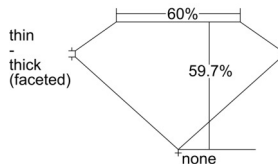

GIA®

FACSIMILE

GIA REPORT 6501572495

Verify this report at GIA.edu

GIA NATURAL DIAMOND DOSSIER®

October 04, 2024
GIA Report Number 6501572495
Shape and Cutting Style ..... Heart Brilliant
Measurements ..... 5.43 x 6.14 x 3.66 mm

GRADING RESULTS

Carat Weight ..... 0.70 carat
Color Grade ..... E
Clarity Grade VS1

ADDITIONAL GRADING INFORMATION

Polish ..... Excellent
Symmetry ..... Very Good
Fluorescence ..... None
Clarity Characteristics..... Cavity, Indented Natural
Inscription(s): GIA 6501572495

PROPORTIONS

Profile not to actual proportions

GRADING SCALES

GIA COLOR SCALE		GIA CLARITY SCALE	
COLORLESS	D	VERY VERY SLIGHTLY INCLUDED	FLAWLESS
	E		INTERNALLY FLAWLESS
	F		VVS₁
	G		VVS₂
	H		VS₁
	I		VS₂
	J		SI₁
	K		SI₂
	L		I₁
	M		I₂
NEAR COLORLESS	N	SLIGHTLY INCLUDED	I₃
	O		
	P		
	Q		
FAINT	R		
	S		
	T		
	U		
VERT LIGHT	V		
	W		
	X		
	Y		
LIGHT	Z