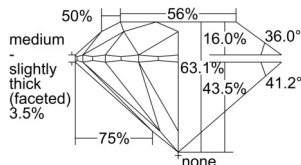

GIA®

FACSIMILE

GIA REPORT 6501572561

Verify this report at GIA.edu

GIA NATURAL DIAMOND DOSSIER®

October 07, 2024
GIA Report Number 6501572561
Shape and Cutting Style ..... Round Brilliant
Measurements ..... 4.67 - 4.70 x 2.95 mm

GRADING RESULTS

Carat Weight ..... 0.40 carat
Color Grade ..... J
Clarity Grade VVS2
Cut Grade ..... Excellent

ADDITIONAL GRADING INFORMATION

Polish ..... Excellent
Symmetry ..... Excellent
Fluorescence ..... None
Clarity Characteristics ..... Knot, Pinpoint, Natural
Inscription(s): GIA 6501572561

PROPORTIONS

Profile to actual proportions

GRADING SCALES

GIA COLOR SCALE	GIA CLARITY SCALE	GIA CUT SCALE
D	FLAWLESS	EXCELLENT
E	INTERNALLY FLAWLESS	
F	VVS₁	VERY GOOD
G		
H	VVS₂	GOOD
I	VS₁	
J	VS₂	FAIR
K	SI₁	
L	SI₂	POOR
M	I₁	
N	I₂	
O	I₃	
P		
Q		
R		
S		
T		
U		
V		
W		
X		
Y		
Z