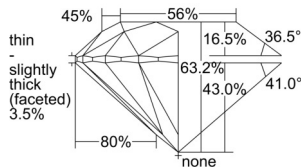

GIA®

FACSIMILE

GIA REPORT 6501572656

Verify this report at GIA.edu

GIA NATURAL DIAMOND DOSSIER®

October 07, 2024
GIA Report Number 6501572656
Shape and Cutting Style ..... Round Brilliant
Measurements ..... 5.03 - 5.07 x 3.19 mm

GRADING RESULTS

Carat Weight ..... 0.50 carat
Color Grade ..... J
Clarity Grade VS1
Cut Grade ..... Excellent

ADDITIONAL GRADING INFORMATION

Polish ..... Excellent
Symmetry ..... Excellent
Fluorescence ..... Strong Yellow
Clarity Characteristics ..... Cloud
Inscription(s): GIA 6501572656

PROPORTIONS

Profile to actual proportions

GRADING SCALES

GIA COLOR SCALE	GIA CLARITY SCALE	GIA CUT SCALE	
D	FLAWLESS	EXCELLENT	
E	INTERNALLY FLAWLESS		
F		VVS₁	VERY GOOD
G	VVS₂		
H	VS₁	GOOD	
I	VS₂		
J	SI₁	FAIR	
K	SI₂		
L	I₁	POOR	
M	I₂		
N	I₃		
O			
P			
Q			
R			
S			
T			
U			
V			
W			
X			
Y			
Z