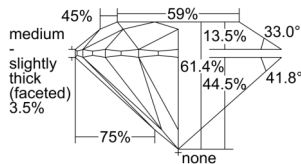

GIA®

FACSIMILE

GIA REPORT 6501577326

Verify this report at GIA.edu

GIA NATURAL DIAMOND DOSSIER®

October 08, 2024
GIA Report Number 6501577326
Shape and Cutting Style ..... Round Brilliant
Measurements ..... 5.71 - 5.75 x 3.52 mm

GRADING RESULTS

Carat Weight ..... 0.70 carat
Color Grade ..... F
Clarity Grade VVS1
Cut Grade ..... Excellent

ADDITIONAL GRADING INFORMATION

Polish ..... Excellent
Symmetry ..... Excellent
Fluorescence ..... None
Clarity Characteristics ..... Pinpoint, Feather
Inscription(s): GIA 6501577326

PROPORTIONS

Profile to actual proportions

GRADING SCALES

GIA COLOR SCALE	GIA CLARITY SCALE	GIA CUT SCALE	
D	FLAWLESS	EXCELLENT	
E	INTERNALLY FLAWLESS		
F		VVS₁	VERY GOOD
G	VVS₂		
H	VS₁	GOOD	
I	VS₂		
J	SI₁	FAIR	
K	SI₂		
L	I₁	POOR	
M	I₂		
N	I₃		
O			
P			
Q			
R			
S			
T			
U			
V			
W			
X			
Y			
Z