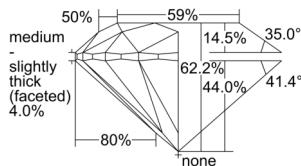

GIA®

FACSIMILE

GIA REPORT 6501577345

Verify this report at GIA.edu

GIA NATURAL DIAMOND DOSSIER®

October 08, 2024
GIA Report Number 6501577345
Shape and Cutting Style ..... Round Brilliant
Measurements ..... 5.94 - 5.97 x 3.70 mm

GRADING RESULTS

Carat Weight ..... 0.81 carat
Color Grade ..... D
Clarity Grade VS2
Cut Grade ..... Excellent

ADDITIONAL GRADING INFORMATION

Polish ..... Excellent
Symmetry ..... Excellent
Fluorescence ..... None
Clarity Characteristics..... Crystal, Cloud, Feather
Inscription(s): GIA 6501577345

PROPORTIONS

Profile to actual proportions

GRADING SCALES

GIA COLOR SCALE	GIA CLARITY SCALE	GIA CUT SCALE	
D	FLAWLESS	EXCELLENT	
E	INTERNALLY FLAWLESS		
F		VVS₁	VERY GOOD
G	VVS₂		
H	VS₁	GOOD	
I	VS₂		
J	SI₁	FAIR	
K	SI₂		
L	I₁	POOR	
M	I₂		
N	I₃		
O			
P			
Q			
R			
S			
T			
U			
V			
W			
X			
Y			
Z