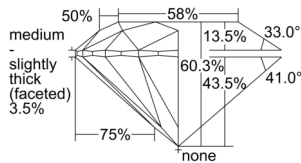

GIA®

FACSIMILE

GIA REPORT 6501579234

Verify this report at GIA.edu

GIA NATURAL DIAMOND DOSSIER®

October 07, 2024
GIA Report Number 6501579234
Shape and Cutting Style ..... Round Brilliant
Measurements ..... 4.76 - 4.80 x 2.88 mm

GRADING RESULTS

Carat Weight ..... 0.40 carat
Color Grade ..... F
Clarity Grade VS2
Cut Grade ..... Excellent

ADDITIONAL GRADING INFORMATION

Polish ..... Excellent
Symmetry ..... Excellent
Fluorescence ..... None
Clarity Characteristics ..... Crystal, Feather
Inscription(s): GIA 6501579234

PROPORTIONS

Profile to actual proportions

GRADING SCALES

GIA COLOR SCALE	GIA CLARITY SCALE	GIA CUT SCALE
D	FLAWLESS	EXCELLENT
E	FLAWLESS	
F	INTERNALLY FLAWLESS	VERY GOOD
G	FLAWLESS	
H	VVS₁	GOOD
I	VVS₂	
J	VS₁	FAIR
K	VS₂	
L	SI₁	POOR
M	SI₂	
N	I₁	
O	I₂	
P	I₃	
Q		
R		
S		
T		
U		
V		
W		
X		
Y		
Z