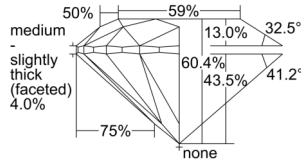

GIA®

FACSIMILE

GIA REPORT 6501581126

Verify this report at GIA.edu

GIA NATURAL DIAMOND DOSSIER®

October 07, 2024
GIA Report Number 6501581126
Shape and Cutting Style ..... Round Brilliant
Measurements ..... 4.30 - 4.33 x 2.61 mm

GRADING RESULTS

Carat Weight ..... 0.30 carat
Color Grade ..... G
Clarity Grade VS1
Cut Grade ..... Excellent

ADDITIONAL GRADING INFORMATION

Polish ..... Excellent
Symmetry ..... Excellent
Fluorescence ..... None
Clarity Characteristics..... Crystal, Needle, Pinpoint
Inscription(s): GIA 6501581126

PROPORTIONS

Profile to actual proportions

GRADING SCALES

GIA COLOR SCALE	GIA CLARITY SCALE	GIA CUT SCALE	
D	FLAWLESS	EXCELLENT	
E	INTERNALLY FLAWLESS		
F		VVS₁	VERY GOOD
G	VVS₂		
H	VS₁	GOOD	
I	VS₂		
J	SI₁	FAIR	
K	SI₂		
L	I₁	POOR	
M	I₂		
N	I₃		
O			
P			
Q			
R			
S			
T			
U			
V			
W			
X			
Y			
Z