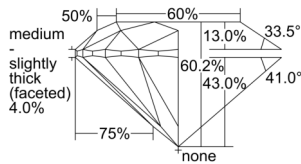

GIA®

FACSIMILE

GIA REPORT 6501581904

Verify this report at GIA.edu

GIA NATURAL DIAMOND DOSSIER®

October 07, 2024
GIA Report Number 6501581904
Shape and Cutting Style ..... Round Brilliant
Measurements ..... 5.20 - 5.24 x 3.14 mm

GRADING RESULTS

Carat Weight ..... 0.53 carat
Color Grade ..... K
Clarity Grade VS1
Cut Grade ..... Excellent

ADDITIONAL GRADING INFORMATION

Polish ..... Excellent
Symmetry ..... Excellent
Fluorescence ..... None
Clarity Characteristics ..... Cloud, Pinpoint
Inscription(s): GIA 6501581904

PROPORTIONS

Profile to actual proportions

GRADING SCALES

GIA COLOR SCALE	GIA CLARITY SCALE	GIA CUT SCALE	
D	FLAWLESS	EXCELLENT	
E	INTERNALLY FLAWLESS		
F		VVS₁	VERY GOOD
G	VVS₂		
H	VS₁	GOOD	
I	VS₂		
J	SI₁	FAIR	
K	SI₂		
L	I₁	POOR	
M			
N	I₂		
O			
P	I₃		
Q			
R			
S			
T			
U			
V			
W			
X			
Y			
Z