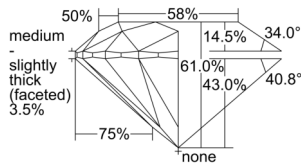

GIA®

FACSIMILE

GIA REPORT 6501582133

Verify this report at GIA.edu

GIA NATURAL DIAMOND DOSSIER®

October 07, 2024
GIA Report Number 6501582133
Shape and Cutting Style ..... Round Brilliant
Measurements ..... 5.70 - 5.72 x 3.49 mm

GRADING RESULTS

Carat Weight ..... 0.70 carat
Color Grade ..... H
Clarity Grade S11
Cut Grade ..... Excellent

ADDITIONAL GRADING INFORMATION

Polish ..... Excellent
Symmetry ..... Excellent
Fluorescence ..... Medium Blue
Clarity Characteristics ..... Crystal, Feather
Inscription(s): GIA 6501582133

PROPORTIONS

Profile to actual proportions

GRADING SCALES

GIA COLOR SCALE

COLORED	D
	E
	F
	G
	H
	I
	J
NEAR COLORLESS	K
	L
	M
	N
	O
	P
	Q
	R
	S
	T
	U
	V
	W
	X
	Y
LIGHT	Z

GIA CLARITY SCALE

FLAWLESS	VERY VERY SLIGHTLY INCLUDED	VVS₁	VVS₂	VS₁	VS₂	SI₁	SI₂	I₁	I₂	I₃	
											INTERNAL FLAWLESS

GIA CUT SCALE

EXCELLENT
VERY GOOD
GOOD
FAIR
POOR